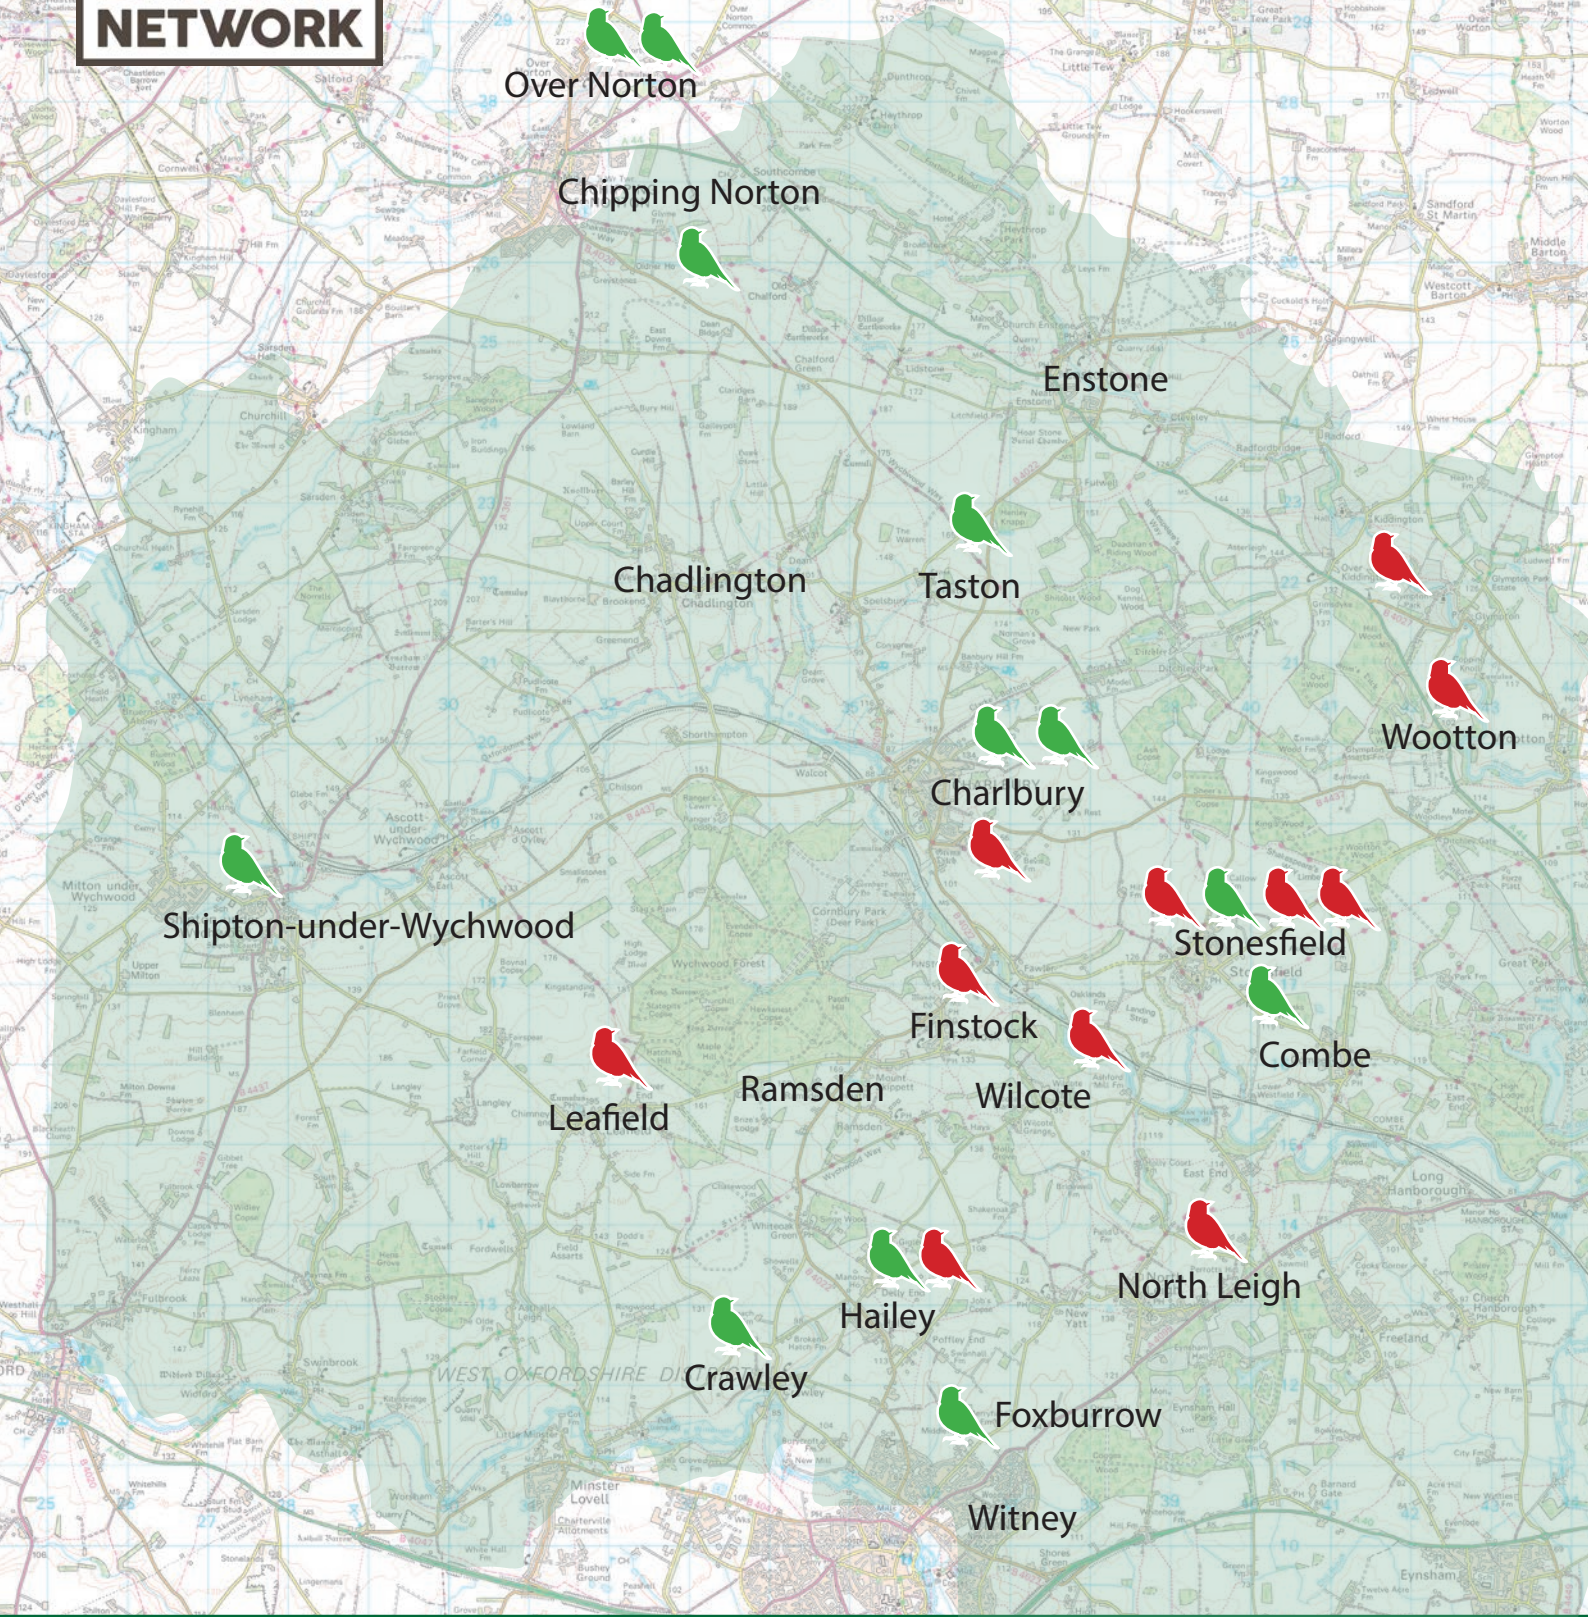

Farmland Bird Aid Network Feeding Stations Survey: Dec 2020 – Mar 2021

Feeding farmland birds in West Oxfordshire